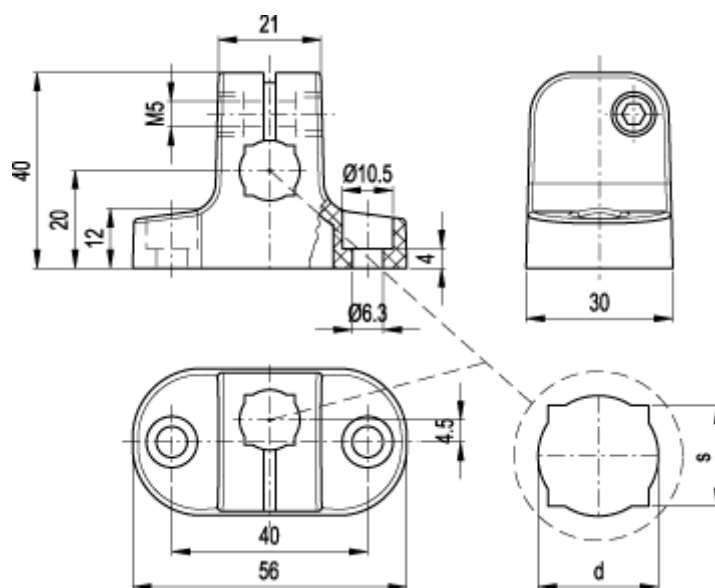

# Data Sheet

Article number: 2310440102  
Description: E+G MSX base  
MSX.56-B-10-12

## Measures

d	= 12
Rotation resistance	= 4.5
s	= 10
Torque (N m)	= 1000